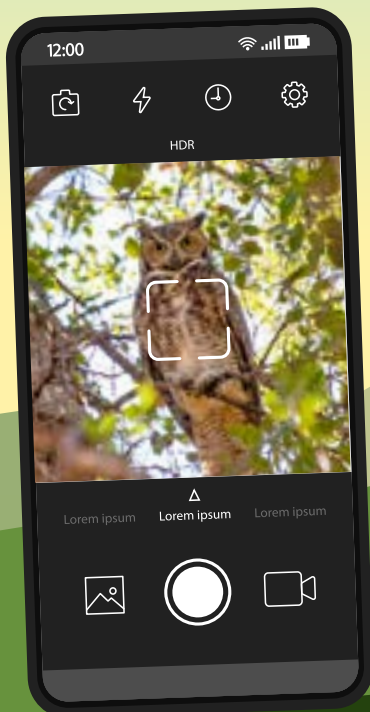

Community Hike

Saturday, July 16

at 7:30 a.m. at

Rivendale Park and Open Space

Taylor Trailhead (North of Calgrove Blvd)

Join us for a guided hike with local nature photographer Robin Baerg to learn tips and tricks for capturing stunning photos using just your phone!